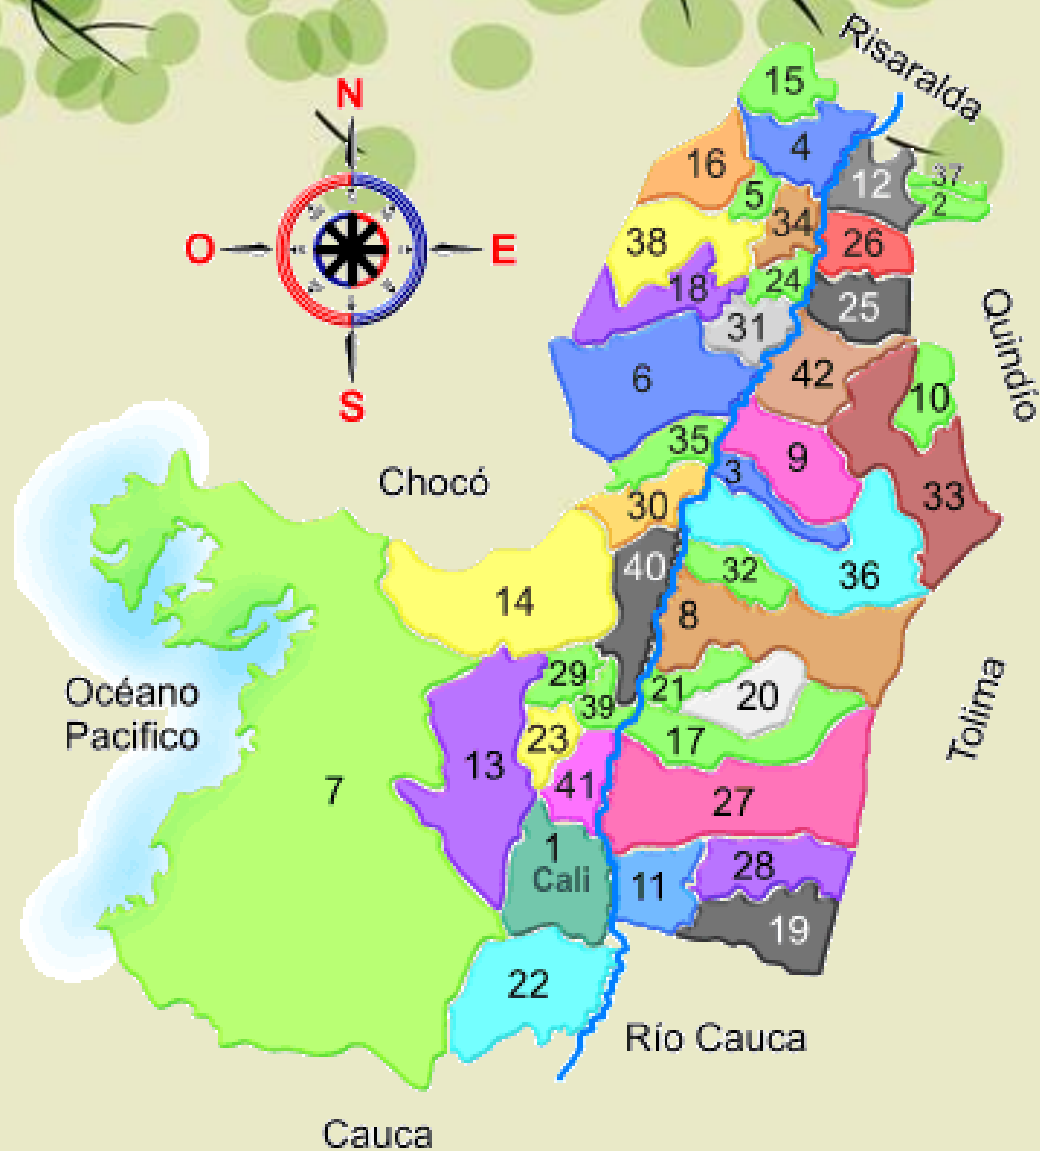

Valle del Cauca Symbols

and

Landscape

Valle del Cauca map

Symbols (Flag and Shield)

Landscape

Countryside

Urban area

Tourist sites

Calima Lake

*Señor de los
milagros
Basilica*

***El Paraíso
farm***

Virrey's house

Rayo
MUSEUM

Buenaventura Beaches

Valle del Cauca hymn

DISTRIBUCIÓN REGIONAL DEL VALLE DEL CAUCA

Thank
You

A blue paper cutout with the words "Thank You" in white, hanging from a string. The text is in a bold, rounded, sans-serif font. The cutout has a scalloped edge and a small hole at the top where a string is attached. The background is white.