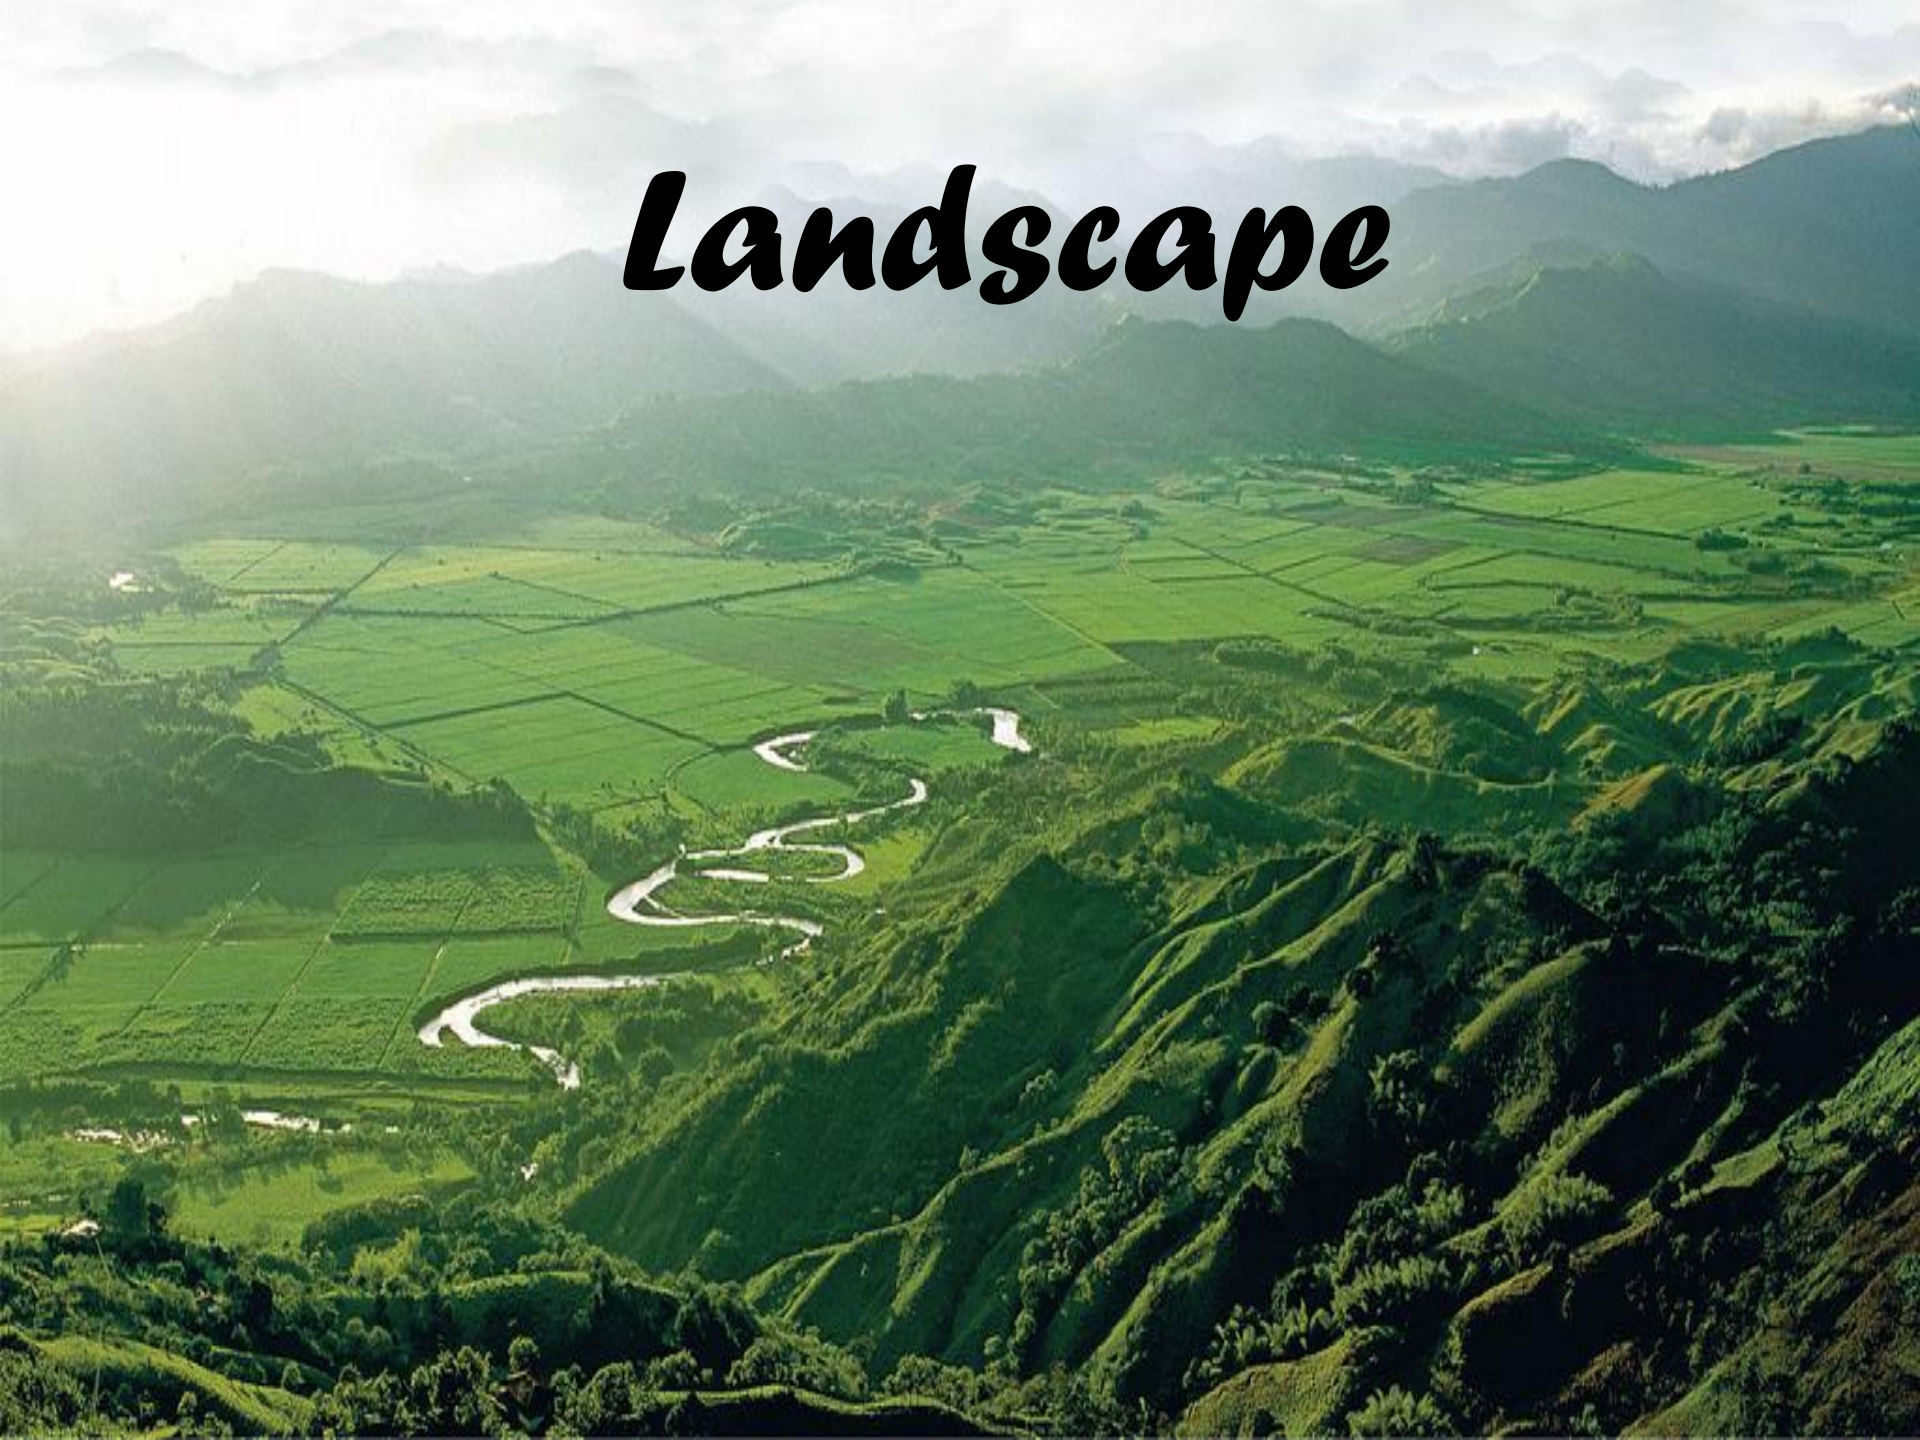

Valle del Cauca Symbols

and

Landscape

Valle del Cauca map

Symbols (Flag and Shield)

Landscape

Countryside

Urban area

Tourist sites

Calima Lake

*Señor de los
milagros
Basilica*

***El Paraíso
farm***

Virrey's house

Rayo
MUSEUM

Buenaventura Beaches

Valle del Cauca hymn

DISTRIBUCIÓN REGIONAL DEL VALLE DEL CAUCA

Thank
You

A blue paper cutout with the words "Thank You" in white, hanging from a string. The text is in a bold, rounded, sans-serif font. The cutout has a scalloped edge and a small hole at the top where a string is attached. The background is white.